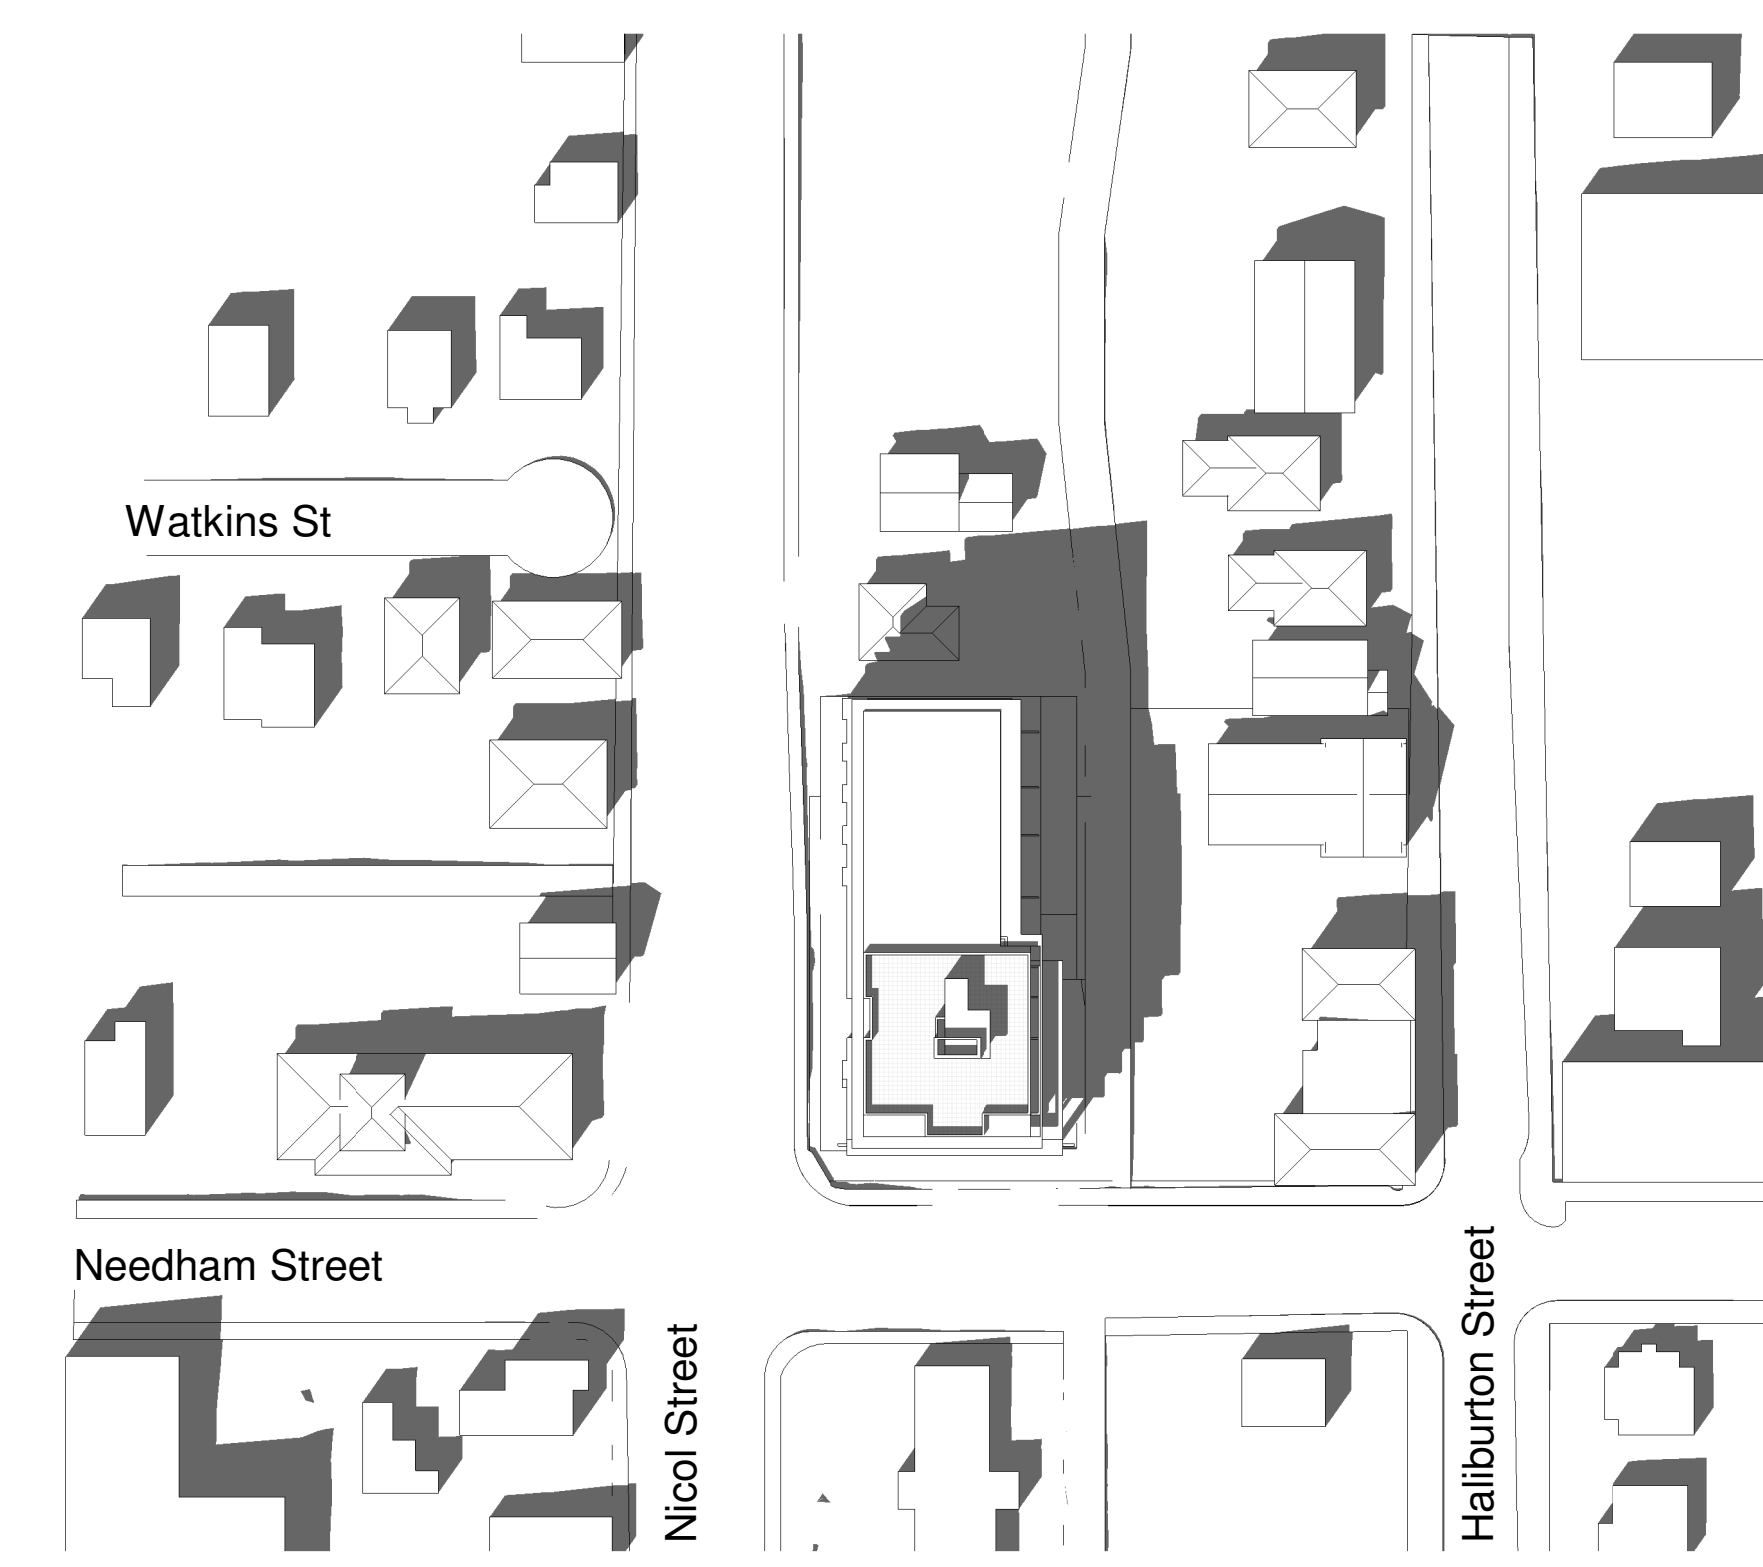

Copyright reserved
Everything shown hereon for use on this project only and may not be reproduced without the Architect's written permission and unless the reproduction carries their name.

Spring Equinox - 9:00am

Spring Equinox - 12:00pm

Spring Equinox - 3:00pm

No.	Description	Date
2	Re-Issue for Rezoning	2023.10.31
1	Issue for Rezoning	2023.01.27

SEAL:

Fall Equinox - 9:00am

Fall Equinox - 12:00pm

Fall Equinox - 3:00pm

TITLE:
Shadow Study

SHEET NO.: REVISION:

A-5.0 **2**

RECEIVED
RA491
2023-NOV-23
Current Planning