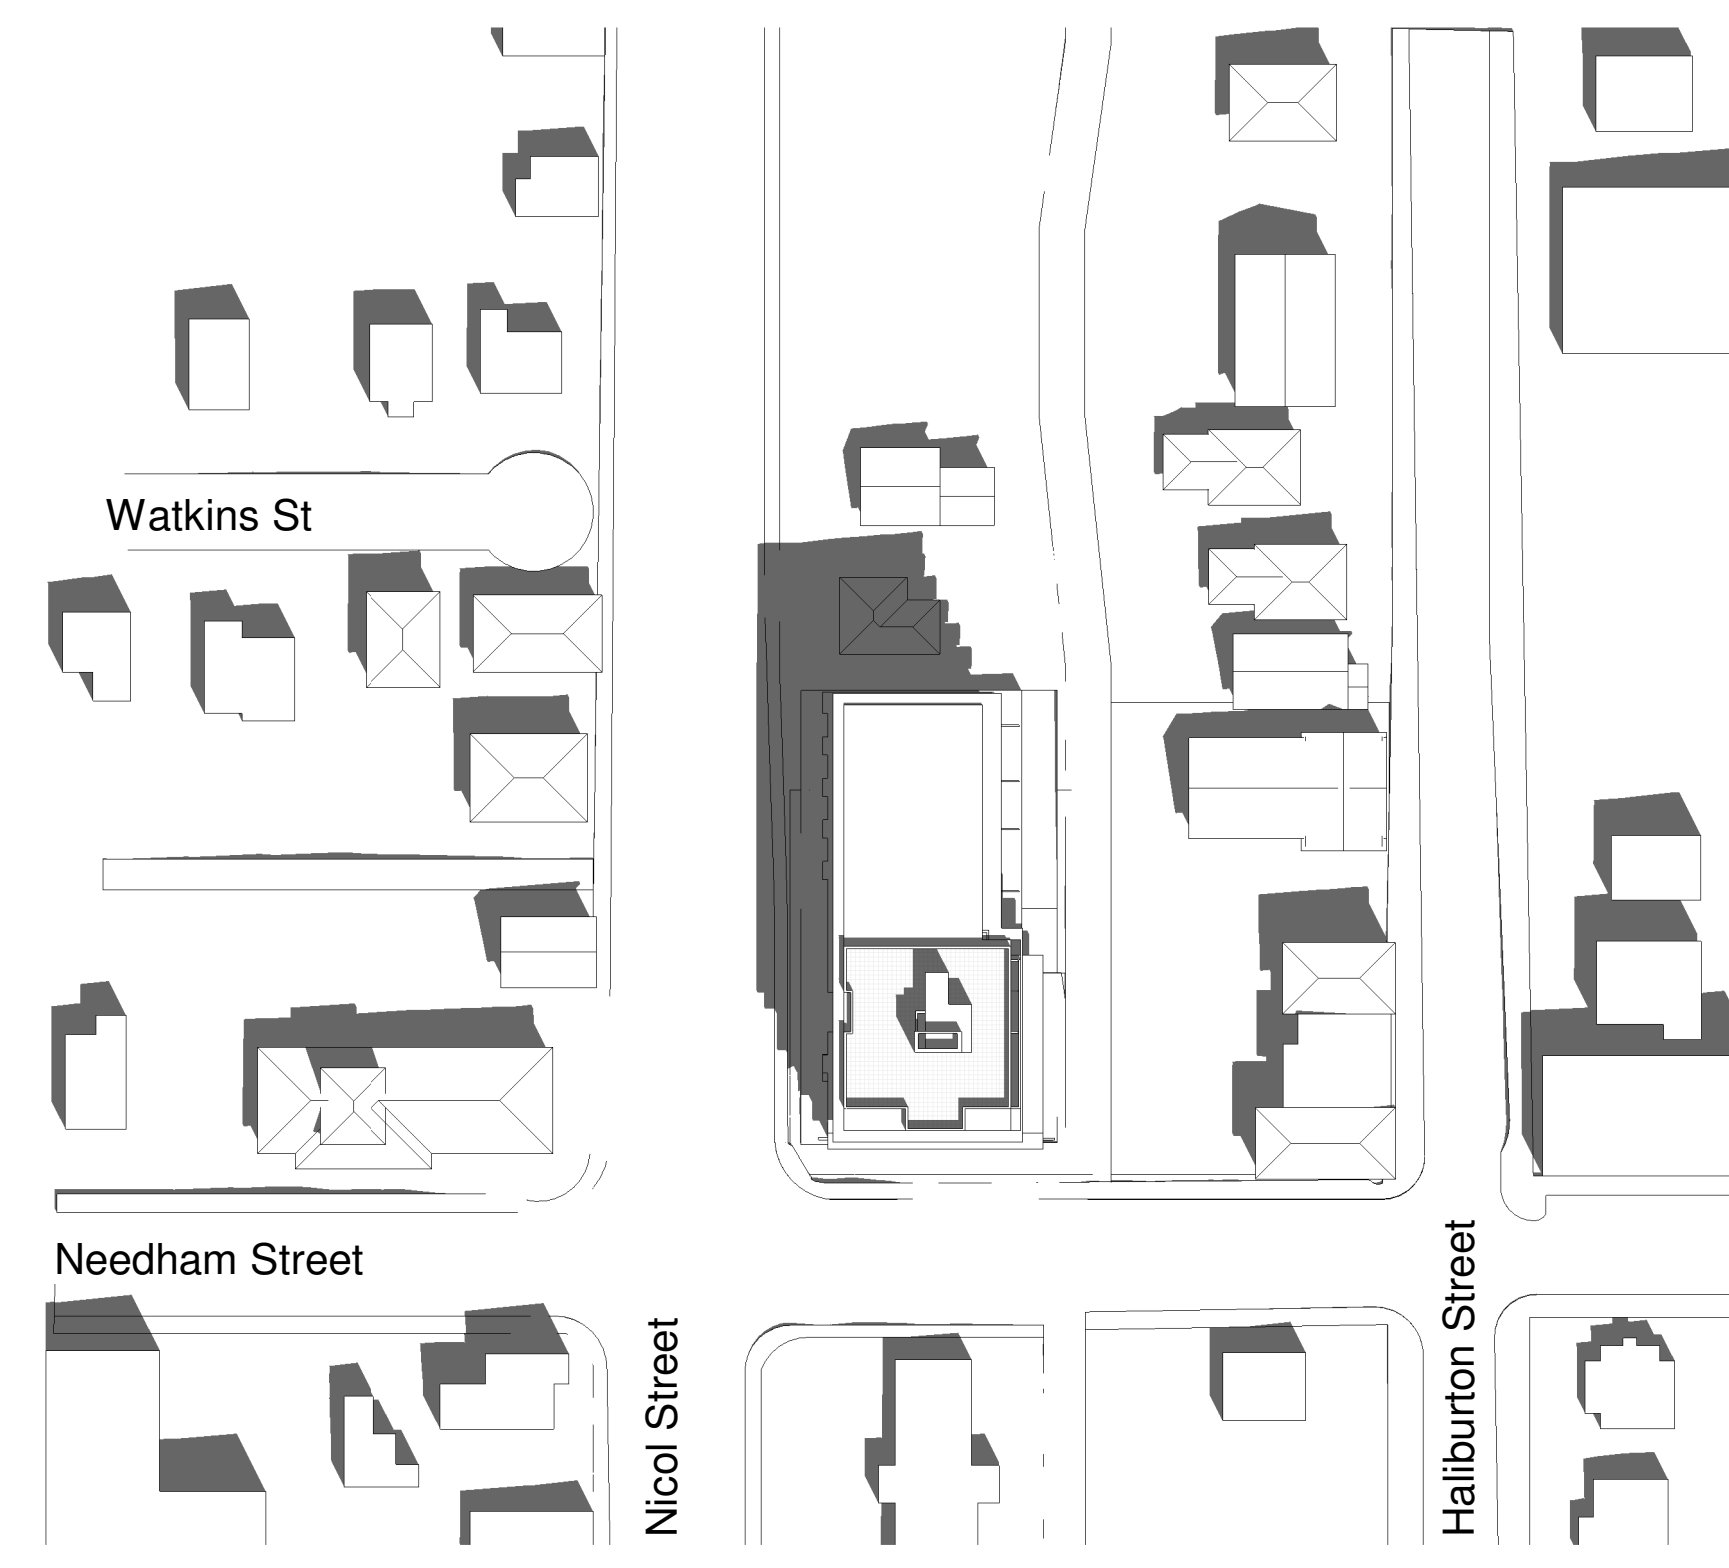

Copyright reserved
Everything shown hereon for use on this project only and may not be reproduced without the Architect's written permission and unless the reproduction carries their name.

Spring Equinox - 12:00pm

No.	Description	Date
2	Re-Issue for Rezoning	2023.10.31
1	Issue for Rezoning	2023.01.27

SEAL: